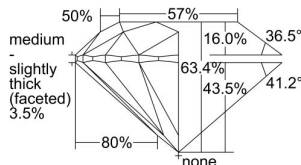

GIA®

FACSIMILE

GIA REPORT 2427738336

Verify this report at GIA.edu

GIA NATURAL DIAMOND DOSSIER®

March 22, 2022
GIA Report Number **2427738336**
Shape and Cutting Style ..... **Round Brilliant**
Measurements ..... **4.23 - 4.26 x 2.69 mm**

GRADING RESULTS

Carat Weight ..... **0.30 carat**
Color Grade ..... **H**
Clarity Grade ..... **Internally Flawless**
Cut Grade ..... **Excellent**

ADDITIONAL GRADING INFORMATION

Polish ..... **Excellent**
Symmetry ..... **Excellent**
Fluorescence ..... **None**
Clarity Characteristics..... **Minor Details of Polish**
Inscription(s): **GIA 2427738336**

PROPORTIONS

Profile to actual proportions

GRADING SCALES

GIA COLOR SCALE

COLOREDNESS	D
	E
	F
	G
	H
	I
	J
NEAR COLORLESS	K
	L
	M
	N
	O
	P
	Q
	R
	S
	T
	U
	V
	W
	X
	Y
	Z

GIA CLARITY SCALE

VERY VERY SLIGHTLY INCLUDED	FLAWLESS
	INTERNALLY FLAWLESS
VERY SLIGHTLY INCLUDED	VVS₁
	VVS₂
SLIGHTLY INCLUDED	VS₁
	VS₂
INCLUDED	SI₁
	SI₂
	I₁
	I₂
	I₃

GIA CUT SCALE

EXCELLENT
VERY GOOD
GOOD
FAIR
POOR