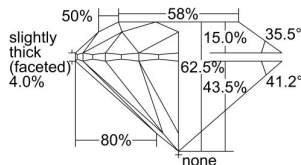

GIA®

FACSIMILE

GIA REPORT 2427791719

Verify this report at GIA.edu

GIA NATURAL DIAMOND DOSSIER®

March 25, 2022
GIA Report Number 2427791719
Shape and Cutting Style ..... Round Brilliant
Measurements ..... 6.19 - 6.23 x 3.89 mm

GRADING RESULTS

Carat Weight ..... 0.93 carat
Color Grade ..... J
Clarity Grade VS2
Cut Grade ..... Excellent

ADDITIONAL GRADING INFORMATION

Polish ..... Excellent
Symmetry ..... Excellent
Fluorescence ..... None
Clarity Characteristics ..... Crystal, Cloud
Inscription(s): GIA 2427791719

PROPORTIONS

Profile to actual proportions

GRADING SCALES

GIA COLOR SCALE	GIA CLARITY SCALE	GIA CUT SCALE	
D	FLAWLESS	EXCELLENT	
E	INTERNALLY FLAWLESS		
F		VVS₁	VERY GOOD
G	VVS₂		
H	VS₁	GOOD	
I	VS₂		
J	SI₁	FAIR	
K	SI₂		
L	I₁	POOR	
M	I₂		
N	I₃		
O			
P			
Q			
R			
S			
T			
U			
V			
W			
X			
Y			
Z