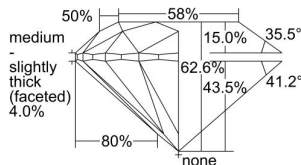

GIA®

FACSIMILE

GIA REPORT 2427797156

Verify this report at GIA.edu

GIA NATURAL DIAMOND DOSSIER®

March 26, 2022
GIA Report Number 2427797156
Shape and Cutting Style ..... Round Brilliant
Measurements ..... 4.79 - 4.82 x 3.01 mm

GRADING RESULTS

Carat Weight ..... 0.43 carat
Color Grade ..... E
Clarity Grade VS1
Cut Grade ..... Excellent

ADDITIONAL GRADING INFORMATION

Polish ..... Excellent
Symmetry ..... Excellent
Fluorescence ..... Faint
Clarity Characteristics ..... Crystal
Inscription(s): GIA 2427797156

PROPORTIONS

Profile to actual proportions

GRADING SCALES

GIA COLOR SCALE	GIA CLARITY SCALE	GIA CUT SCALE
D	FLAWLESS	EXCELLENT
E	FLAWLESS	
F	INTERNALLY FLAWLESS	VERY GOOD
G	FLAWLESS	
H	VVS₁	GOOD
I	VVS₂	
J	VS₁	FAIR
K	VS₂	
L	SI₁	POOR
M	SI₂	
N	I₁	
O	I₂	
P	I₃	
Q		
R		
S		
T		
U		
V		
W		
X		
Y		
Z