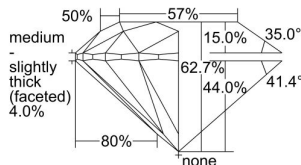

GIA®

FACSIMILE

GIA REPORT 2427804450

Verify this report at GIA.edu

GIA NATURAL DIAMOND DOSSIER®

March 26, 2022
GIA Report Number **2427804450**
Shape and Cutting Style ..... **Round Brilliant**
Measurements ..... **4.44 - 4.47 x 2.79 mm**

GRADING RESULTS

Carat Weight ..... **0.34 carat**
Color Grade ..... **F**
Clarity Grade **S12**
Cut Grade ..... **Excellent**

ADDITIONAL GRADING INFORMATION

Polish ..... **Excellent**
Symmetry ..... **Excellent**
Fluorescence ..... **None**
Clarity Characteristics..... **Cloud, Crystal**
Inscription(s): **GIA 2427804450**

PROPORTIONS

Profile to actual proportions