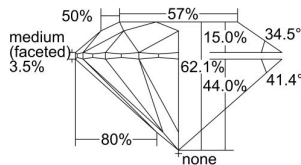

GIA®

FACSIMILE

GIA REPORT 2427808584

Verify this report at GIA.edu

GIA NATURAL DIAMOND DOSSIER®

March 25, 2022
GIA Report Number **2427808584**
Shape and Cutting Style ..... **Round Brilliant**
Measurements ..... **4.43 - 4.44 x 2.75 mm**

GRADING RESULTS

Carat Weight ..... **0.33 carat**
Color Grade ..... **J**
Clarity Grade **VS2**
Cut Grade ..... **Excellent**

ADDITIONAL GRADING INFORMATION

Polish ..... **Excellent**
Symmetry ..... **Excellent**
Fluorescence ..... **None**
Clarity Characteristics..... **Cloud**
Inscription(s): **GIA 2427808584**

PROPORTIONS

Profile to actual proportions

GRADING SCALES

GIA COLOR SCALE	GIA CLARITY SCALE	GIA CUT SCALE	
D	FLAWLESS	EXCELLENT	
E	INTERNALLY FLAWLESS		
F		VVS₁	VERY GOOD
G	VVS₂		
H	VS₁	GOOD	
I	VS₂		
J	SI₁	FAIR	
K	SI₂		
L	I₁	POOR	
M	I₂		
N	I₃		
O			
P			
Q			
R			
S			
T			
U			
V			
W			
X			
Y			
Z