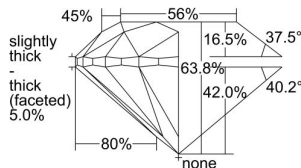

GIA®

FACSIMILE

GIA REPORT 2427837684

Verify this report at GIA.edu

GIA NATURAL DIAMOND DOSSIER®

March 29, 2022
GIA Report Number **2427837684**
Shape and Cutting Style ..... **Round Brilliant**
Measurements ..... **5.82 - 5.87 x 3.73 mm**

GRADING RESULTS

Carat Weight ..... **0.81 carat**
Color Grade ..... **I**
Clarity Grade **VS1**
Cut Grade ..... **Very Good**

ADDITIONAL GRADING INFORMATION

Polish ..... **Excellent**
Symmetry ..... **Very Good**
Fluorescence ..... **Faint**
Clarity Characteristics..... **Cloud, Needle, Pinpoint**
Inscription(s): **GIA 2427837684**

PROPORTIONS

Profile to actual proportions

GRADING SCALES

GIA COLOR SCALE	GIA CLARITY SCALE	GIA CUT SCALE
COLORLESS	FLAWLESS	EXCELLENT
D	INTERNALLY FLAWLESS	
E	VVS₁	VERY GOOD
F		
G	VS₁	GOOD
H		
I	SI₁	FAIR
J		
K	I₁	POOR
L		
M	I₂	
N	I₃	
O		
P		
VERY LIGHT		
R		
S		
T		
U		
V		
W		
X		
Y		
Z