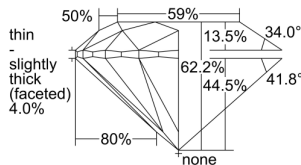

GIA®

FACSIMILE

GIA REPORT 2427839646

Verify this report at GIA.edu

GIA NATURAL DIAMOND DOSSIER®

March 31, 2022
GIA Report Number 2427839646
Shape and Cutting Style ..... Round Brilliant
Measurements ..... 5.92 - 5.96 x 3.69 mm

GRADING RESULTS

Carat Weight ..... 0.80 carat
Color Grade ..... H
Clarity Grade VS1
Cut Grade ..... Excellent

ADDITIONAL GRADING INFORMATION

Polish ..... Excellent
Symmetry ..... Excellent
Fluorescence ..... None
Clarity Characteristics..Crystal, Cloud, Pinpoint, Indented Natural
Inscription(s): GIA 2427839646

PROPORTIONS

Profile to actual proportions

GRADING SCALES

GIA COLOR SCALE	GIA CLARITY SCALE	GIA CUT SCALE	
D	FLAWLESS	EXCELLENT	
E	INTERNALLY FLAWLESS		
F		VVS₁	VERY GOOD
G	VVS₂		
H	VS₁	GOOD	
I	VS₂		
J	SI₁	FAIR	
K	SI₂		
L	I₁	POOR	
M			
N			
O	I₂		
P			
Q			
R	I₃		
S			
T			
U			
V			
W			
X			
Y			
Z