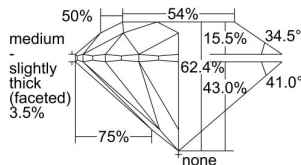

GIA®

FACSIMILE

GIA REPORT 2427856924

Verify this report at GIA.edu

GIA NATURAL DIAMOND DOSSIER®

April 04, 2022
GIA Report Number 2427856924
Shape and Cutting Style ..... Round Brilliant
Measurements ..... 3.66 - 3.69 x 2.29 mm

GRADING RESULTS

Carat Weight ..... 0.19 carat
Color Grade ..... D
Clarity Grade VVS2
Cut Grade ..... Excellent

ADDITIONAL GRADING INFORMATION

Polish ..... Excellent
Symmetry ..... Excellent
Fluorescence ..... None
Clarity Characteristics..... Pinpoint, Surface Graining
Inscription(s): GIA 2427856924

PROPORTIONS

Profile to actual proportions

GRADING SCALES

GIA COLOR SCALE	GIA CLARITY SCALE	GIA CUT SCALE	
D	FLAWLESS	EXCELLENT	
E	INTERNALLY FLAWLESS		
F		VVS₁	VERY GOOD
G	VVS₂		
H	VS₁	GOOD	
I	VS₂		
J	SI₁	FAIR	
K	SI₂		
L	I₁	POOR	
M	I₂		
N	I₃		
O			
P			
Q			
R			
S			
T			
U			
V			
W			
X			
Y			
Z