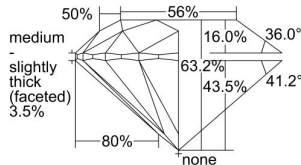

GIA®

FACSIMILE

GIA REPORT 2427938754

Verify this report at GIA.edu

GIA NATURAL DIAMOND DOSSIER®

April 05, 2022
GIA Report Number **2427938754**
Shape and Cutting Style ..... **Round Brilliant**
Measurements ..... **3.89 - 3.92 x 2.47 mm**

GRADING RESULTS

Carat Weight ..... **0.23 carat**
Color Grade ..... **D**
Clarity Grade **VVS2**
Cut Grade ..... **Excellent**

ADDITIONAL GRADING INFORMATION

Polish ..... **Excellent**
Symmetry ..... **Very Good**
Fluorescence ..... **None**
Clarity Characteristics..... **Pinpoint, Indented Natural**
Inscription(s): **GIA 2427938754**

PROPORTIONS

Profile to actual proportions

GRADING SCALES

GIA COLOR SCALE	GIA CLARITY SCALE	GIA CUT SCALE	
D	FLAWLESS	EXCELLENT	
E	INTERNALLY FLAWLESS		
F		VVS₁	VERY GOOD
G	VVS₂		
H	VS₁	GOOD	
I	VS₂		
J	SI₁	FAIR	
K	SI₂		
L	I₁	POOR	
M			
N			
O	I₂		
P			
Q			
R	I₃		
S			
T			
U			
V			
W			
X			
Y			
Z