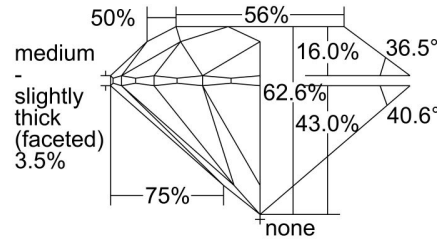

### GRADING RESULTS

Carat Weight ..... 1.50 carat

Color Grade ..... F

Clarity Grade ..... VS1

Cut Grade ..... Excellent

### PROPORTIONS

Profile to actual proportions

### CLARITY CHARACTERISTICS