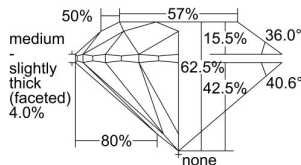

GIA®

FACSIMILE

GIA REPORT 2428169667

Verify this report at GIA.edu

GIA NATURAL DIAMOND DOSSIER®

January 31, 2022
GIA Report Number 2428169667
Shape and Cutting Style ..... Round Brilliant
Measurements ..... 6.11 - 6.17 x 3.83 mm

GRADING RESULTS

Carat Weight ..... 0.90 carat
Color Grade I
Clarity Grade VS1
Cut Grade ..... Excellent

ADDITIONAL GRADING INFORMATION

Polish ..... Excellent
Symmetry ..... Very Good
Fluorescence ..... Medium Blue
Clarity Characteristics ..... Crystal
Inscription(s): GIA 2428169667

PROPORTIONS

Profile to actual proportions

GRADING SCALES

GIA COLOR SCALE

COLOREDNESS	D
	E
	F
	G
	H
	I
	J
NEAR COLORLESS	K
	L
FAIN	M
	N
	O
	P
VERY LIGHT	Q
	R
	S
	T
	U
	V
	W
	X
	Y
LIGHT	Z

GIA CLARITY SCALE

VERY VERY SLIGHTLY INCLUDED	FLAWLESS
	INTERNALLY FLAWLESS
VERY SLIGHTLY INCLUDED	VVS₁
	VVS₂
SLIGHTLY INCLUDED	VS₁
	VS₂
INCLUDED	SI₁
	SI₂
	I₁
	I₂
	I₃

GIA CUT SCALE

EXCELLENT
VERY GOOD
GOOD
FAIR
POOR