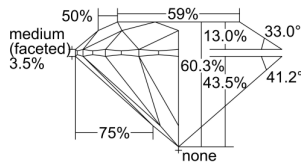

GIA®

FACSIMILE

GIA REPORT 2428534019

Verify this report at GIA.edu

GIA NATURAL DIAMOND DOSSIER®

March 02, 2022
GIA Report Number 2428534019
Shape and Cutting Style ..... Round Brilliant
Measurements ..... 4.84 - 4.86 x 2.92 mm

GRADING RESULTS

Carat Weight ..... 0.41 carat
Color Grade ..... E
Clarity Grade VVS1
Cut Grade ..... Excellent

ADDITIONAL GRADING INFORMATION

Polish ..... Excellent
Symmetry ..... Excellent
Fluorescence ..... Faint
Clarity Characteristics ..... Pinpoint
Inscription(s): GIA 2428534019

PROPORTIONS

Profile to actual proportions

GRADING SCALES

GIA COLOR SCALE	GIA CLARITY SCALE	GIA CUT SCALE	
D	FLAWLESS	EXCELLENT	
E	INTERNALLY FLAWLESS		
F		VVS₁	VERY GOOD
G	VVS₂		
H	VS₁	GOOD	
I	VS₂		
J	SI₁	FAIR	
K	SI₂		
L	I₁	POOR	
M	I₂		
N	I₃		
O			
P			
Q			
R			
S			
T			
U			
V			
W			
X			
Y			
Z