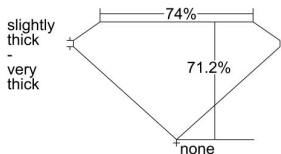

GIA®

FACSIMILE

GIA REPORT 2428633877

Verify this report at GIA.edu

GIA NATURAL DIAMOND DOSSIER®

March 12, 2022
GIA Report Number 2428633877
Shape and Cutting Style ..... Square Emerald Cut
Measurements ..... 5.33 x 5.06 x 3.60 mm

GRADING RESULTS

Carat Weight ..... 0.90 carat
Color Grade I
Clarity Grade VVS2

ADDITIONAL GRADING INFORMATION

Polish ..... Excellent
Symmetry ..... Very Good
Fluorescence ..... None
Clarity Characteristics ..... Cloud, Pinpoint, Natural
Inscription(s): GIA 2428633877

PROPORTIONS

Profile not to actual proportions

GRADING SCALES

GIA COLOR SCALE		GIA CLARITY SCALE			
COLORLESS	D	VERY VERY SLIGHTLY INCLUDED	FLAWLESS		
	E		INTERNALLY FLAWLESS		
	F		VVS₁		
	NEAR COLORLESS	G	VERY SLIGHTLY INCLUDED	VVS₂	
		H		VS₁	
		FAINT	I	SLIGHTLY INCLUDED	VS₂
			J		SI₁
			K	SI₂	
	LIGHT	L	INCLUDED	I₁	
		M		I₂	
N		I₃			
O					
P					
Q					
R