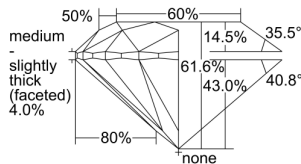

GIA®

FACSIMILE

GIA REPORT 2434034634

Verify this report at GIA.edu

GIA NATURAL DIAMOND DOSSIER®

April 12, 2022
GIA Report Number **2434034634**
Shape and Cutting Style ..... **Round Brilliant**
Measurements ..... **5.12 - 5.15 x 3.16 mm**

GRADING RESULTS

Carat Weight ..... **0.52 carat**
Color Grade ..... **H**
Clarity Grade **S12**
Cut Grade ..... **Excellent**

ADDITIONAL GRADING INFORMATION

Polish ..... **Excellent**
Symmetry ..... **Excellent**
Fluorescence ..... **None**
Clarity Characteristics..... **Feather, Crystal, Cloud**
Inscription(s): **GIA 2434034634**

PROPORTIONS

Profile to actual proportions

GRADING SCALES

GIA COLOR SCALE	GIA CLARITY SCALE	GIA CUT SCALE	
D	FLAWLESS	EXCELLENT	
E	INTERNALLY FLAWLESS		
F		VVS₁	VERY GOOD
G	VVS₂		
H	VS₁	GOOD	
I	VS₂		
J	S1₁	FAIR	
K	S1₂		
L	I₁	POOR	
M	I₂		
N	I₃		
O			
P			
Q			
R			
S			
T			
U			
V			
W			
X			
Y			
Z