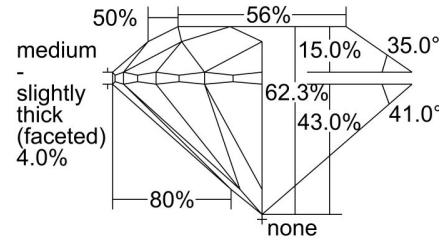

#### GIA NATURAL DIAMOND GRADING REPORT

April 20, 2022  
 GIA Report Number ..... 2434070901  
 Shape and Cutting Style ..... Round Brilliant  
 Measurements ..... 6.38 - 6.42 x 3.99 mm

#### GRADING RESULTS

Carat Weight ..... 1.00 carat  
 Color Grade ..... I  
 Clarity Grade ..... SI2  
 Cut Grade ..... Excellent

#### PROPORTIONS

Profile to actual proportions