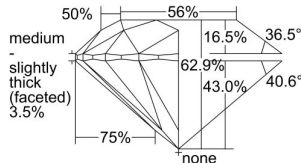

GIA®

FACSIMILE

GIA REPORT 2434135342

Verify this report at GIA.edu

GIA NATURAL DIAMOND DOSSIER®

April 22, 2022
GIA Report Number 2434135342
Shape and Cutting Style ..... Round Brilliant
Measurements ..... 6.13 - 6.15 x 3.86 mm

GRADING RESULTS

Carat Weight ..... 0.90 carat
Color Grade ..... K
Clarity Grade VS2
Cut Grade ..... Excellent

ADDITIONAL GRADING INFORMATION

Polish ..... Excellent
Symmetry ..... Excellent
Fluorescence ..... None
Clarity Characteristics ..... Crystal
Inscription(s): GIA 2434135342

PROPORTIONS

Profile to actual proportions