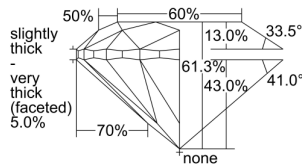

GIA®

FACSIMILE

GIA REPORT 2434350163

Verify this report at GIA.edu

GIA NATURAL DIAMOND DOSSIER®

May 16, 2022
GIA Report Number 2434350163
Shape and Cutting Style ..... Round Brilliant
Measurements ..... 5.02 - 5.06 x 3.09 mm

GRADING RESULTS

Carat Weight ..... 0.50 carat
Color Grade ..... E
Clarity Grade S11
Cut Grade ..... Good

ADDITIONAL GRADING INFORMATION

Polish ..... Excellent
Symmetry ..... Excellent
Fluorescence ..... Medium Blue
Clarity Characteristics ..... Cloud, Crystal
Inscription(s): GIA 2434350163

PROPORTIONS

Profile to actual proportions

GRADING SCALES

GIA COLOR SCALE

COLOREDNESS	D
	E
	F
	G
	H
	I
	J
NEAR COLORLESS	K
	L
Faint	M
	N
	O
	P
	Q
	R
	S
	T
	U
	V
	W
	X
	Y
Light	Z

GIA CLARITY SCALE

FLAWLESS	VERY VERY SLIGHTLY INCLUDED	VS₁	VS₂	SI₁	SI₂	I₁	I₂	I₃	
									FLAWLESS
INTERNALLY FLAWLESS	VERY SLIGHTLY INCLUDED	VS₁	VS₂	SI₁	SI₂	I₁	I₂	I₃	
	SLIGHTLY INCLUDED								
	INCLUDED								

GIA CUT SCALE

EXCELLENT
VERY GOOD
GOOD
FAIR
POOR