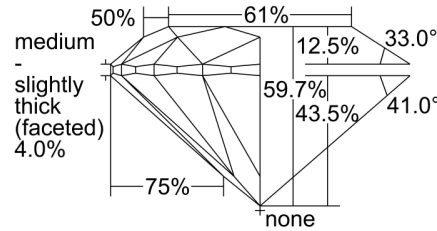

GIA REPORT
2434441172

Verify this report at GIA.edu

FACSIMILE

This is a digital representation of the original GIA Report. This representation might not be accepted in lieu of the original GIA Report in certain circumstances. The original GIA Report includes certain security features which are not reproducible on this facsimile.

GIA NATURAL DIAMOND GRADING REPORT

May 25, 2022
GIA Report Number 2434441172
Shape and Cutting Style ..... Round Brilliant
Measurements ..... 6.45 - 6.50 x 3.87 mm

GRADING RESULTS

Carat Weight ..... 1.00 carat
Color Grade I
Clarity Grade ..... Internally Flawless
Cut Grade ..... Excellent

ADDITIONAL GRADING INFORMATION

Polish ..... Excellent
Symmetry ..... Excellent
Fluorescence ..... None
Inscription(s): GIA 2434441172
Comments: Minor details of polish are not shown.

PROPORTIONS

Profile to actual proportions