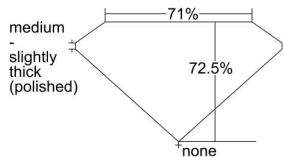

GIA®

FACSIMILE

GIA REPORT 2434511244

Verify this report at GIA.edu

GIA NATURAL DIAMOND DOSSIER®

May 24, 2022
GIA Report Number 2434511244
Shape and Cutting Style ..... Square Modified Brilliant
Measurements ..... 4.77 x 4.76 x 3.45 mm

GRADING RESULTS

Carat Weight ..... 0.70 carat
Color Grade ..... K
Clarity Grade VVS2

ADDITIONAL GRADING INFORMATION

Polish ..... Excellent
Symmetry ..... Very Good
Fluorescence ..... None
Clarity Characteristics ..... Cavity, Pinpoint
Inscription(s): GIA 2434511244

PROPORTIONS

Profile not to actual proportions

GRADING SCALES

GIA COLOR SCALE		GIA CLARITY SCALE			
COLORLESS	D	VERY VERY SLIGHTLY INCLUDED	FLAWLESS		
	E		INTERNALLY FLAWLESS		
	F	VERY SLIGHTLY INCLUDED	VVS₁		
	G		VVS₂		
	H		VS₁		
	NEAR COLORLESS	I	SLIGHTLY INCLUDED	VS₂	
		J		SI₁	
		FAINT	K	INCLUDED	SI₂
			L		I₁
			M		I₂
VERT LIGHT			N	INCLUDED	I₃
			O		
			P		
	Q				
LIGHT	R				
	S				
	T				
	U				
	V				
	W				
	X				
	Y				
	Z