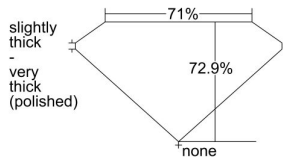

GIA®

FACSIMILE

GIA REPORT 2434546268

Verify this report at GIA.edu

GIA NATURAL DIAMOND DOSSIER®

May 30, 2022
GIA Report Number 2434546268
Shape and Cutting Style ..... Square Modified Brilliant
Measurements ..... 4.75 x 4.64 x 3.38 mm

GRADING RESULTS

Carat Weight ..... 0.70 carat
Color Grade ..... F
Clarity Grade SI2

ADDITIONAL GRADING INFORMATION

Polish ..... Excellent
Symmetry ..... Very Good
Fluorescence ..... None
Clarity Characteristics ..... Crystal
Inscription(s): GIA 2434546268

PROPORTIONS

Profile not to actual proportions

GRADING SCALES

GIA COLOR SCALE		GIA CLARITY SCALE			
COLORLESS	D	VERY VERY SLIGHTLY INCLUDED	FLAWLESS		
	E		INTERNALLY FLAWLESS		
	F		VVS₁		
	G		VVS₂		
	NEAR COLORLESS	H	VERY SLIGHTLY INCLUDED	VS₁	
		I		VS₂	
		FAINT	J	SLIGHTLY INCLUDED	SI₁
			K		SI₂
	L		INCLUDED		I₁
	M			I₂	
N	I₃				
VERT LIGHT	O				
	P				
	Q				
	R				
	LIGHT	S			
		T			
U					
V					
	W				
	X				
	Y				
	Z