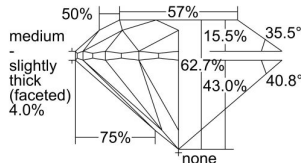

GIA®

FACSIMILE

GIA REPORT 2434568424

Verify this report at GIA.edu

GIA NATURAL DIAMOND DOSSIER®

June 07, 2022
GIA Report Number **2434568424**
Shape and Cutting Style ..... **Round Brilliant**
Measurements ..... **5.38 - 5.40 x 3.38 mm**

GRADING RESULTS

Carat Weight ..... **0.61 carat**
Color Grade ..... **H**
Clarity Grade **VS1**
Cut Grade ..... **Excellent**

ADDITIONAL GRADING INFORMATION

Polish ..... **Excellent**
Symmetry ..... **Excellent**
Fluorescence ..... **None**
Clarity Characteristics..... **Cloud, Feather, Needle, Pinpoint**
Inscription(s): **GIA 2434568424**

PROPORTIONS

Profile to actual proportions