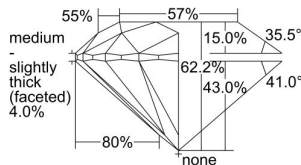

GIA®

FACSIMILE

GIA REPORT

2434697380

Verify this report at GIA.edu

GIA NATURAL DIAMOND DOSSIER®

June 14, 2022
GIA Report Number 2434697380
Shape and Cutting Style ..... Round Brilliant
Measurements ..... 4.38 - 4.41 x 2.73 mm

GRADING RESULTS

Carat Weight ..... 0.32 carat
Color Grade ..... F
Clarity Grade VVS1
Cut Grade ..... Excellent

ADDITIONAL GRADING INFORMATION

Polish ..... Excellent
Symmetry ..... Excellent
Fluorescence ..... Medium Blue
Clarity Characteristics..... Pinpoint, Feather, Indented Natural
Inscription(s): GIA 2434697380

PROPORTIONS

Profile to actual proportions

GRADING SCALES

GIA COLOR SCALE

COLORED	D
	E
	F
	G
	H
	I
	J
NEAR COLORLESS	K
	L
Faint	M
	N
	O
	P
	Q
	R
	S
	T
	U
	V
	W
	X
	Y
Light	Z

GIA CLARITY SCALE

FLAWLESS	FLAWLESS		
		EXCELLENT	
INTERNALLY FLAWLESS	VVS₁		
		VERY GOOD	
VVS₂	VS₁		
		GOOD	
VS₂	SI₁		
		SI₂	
I₁	FAIR		
		I₂	POOR
I₃			

GIA CUT SCALE

EXCELLENT
VERY GOOD
GOOD
FAIR
POOR