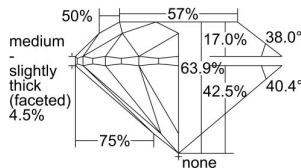

GIA®

FACSIMILE

GIA REPORT 2434703821

Verify this report at GIA.edu

GIA NATURAL DIAMOND DOSSIER®

June 13, 2022
GIA Report Number 2434703821
Shape and Cutting Style ..... Round Brilliant
Measurements ..... 3.84 - 3.88 x 2.47 mm

GRADING RESULTS

Carat Weight ..... 0.23 carat
Color Grade ..... D
Clarity Grade VS1
Cut Grade ..... Very Good

ADDITIONAL GRADING INFORMATION

Polish ..... Excellent
Symmetry ..... Very Good
Fluorescence ..... None
Clarity Characteristics ..... Cloud, Pinpoint
Inscription(s): GIA 2434703821

PROPORTIONS

Profile to actual proportions