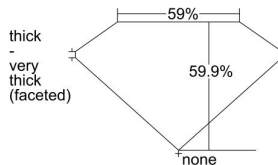

GIA®

FACSIMILE

GIA REPORT 2434731426

Verify this report at GIA.edu

GIA NATURAL DIAMOND DOSSIER®

June 16, 2022
GIA Report Number 2434731426
Shape and Cutting Style ..... Heart Brilliant
Measurements ..... 5.36 x 5.97 x 3.58 mm

GRADING RESULTS

Carat Weight ..... 0.71 carat
Color Grade ..... E
Clarity Grade SI1

ADDITIONAL GRADING INFORMATION

Polish ..... Excellent
Symmetry ..... Excellent
Fluorescence ..... Faint
Clarity Characteristics..... Twinning Wisp
Inscription(s): GIA 2434731426

PROPORTIONS

Profile not to actual proportions

GRADING SCALES

GIA COLOR SCALE		GIA CLARITY SCALE			
COLORLESS	D	VERY VERY SLIGHTLY INCLUDED	FLAWLESS		
	E		INTERNALLY FLAWLESS		
	F	VERY SLIGHTLY INCLUDED	VVS₁		
	G		VVS₂		
	H		VS₁		
	NEAR COLORLESS	I	SLIGHTLY INCLUDED	VS₂	
		J		SI₁	
		FAINT	K	INCLUDED	SI₂
			L		I₁
			M		I₂
VERY LIGHT	N		INCLUDED	I₃	
	O				
	P				
	Q				
	R				
	S				
	T				
LIGHT	U				
	V				
	W				
	X				
Y					
Z