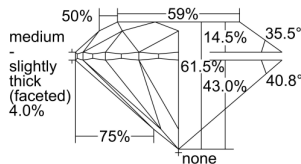

GIA®

FACSIMILE

GIA REPORT 2434964038

Verify this report at GIA.edu

GIA NATURAL DIAMOND DOSSIER®

July 07, 2022
GIA Report Number **2434964038**
Shape and Cutting Style ..... **Round Brilliant**
Measurements ..... **3.90 - 3.93 x 2.41 mm**

GRADING RESULTS

Carat Weight ..... **0.23 carat**
Color Grade ..... **G**
Clarity Grade **VVS2**
Cut Grade ..... **Excellent**

ADDITIONAL GRADING INFORMATION

Polish ..... **Excellent**
Symmetry ..... **Excellent**
Fluorescence ..... **None**
Clarity Characteristics..... **Pinpoint, Cloud**
Inscription(s): **GIA 2434964038**

PROPORTIONS

Profile to actual proportions

GRADING SCALES

GIA COLOR SCALE	GIA CLARITY SCALE	GIA CUT SCALE	
D	FLAWLESS	EXCELLENT	
E	INTERNALLY FLAWLESS		
F		VVS₁	VERY GOOD
G	VVS₂		
H	VS₁	GOOD	
I	VS₂		
J	SI₁	FAIR	
K	SI₂		
L	I₁	POOR	
M	I₂		
N	I₃		
O			
P			
Q			
R			
S			
T			
U			
V			
W			
X			
Y			
Z