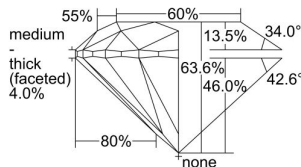

GIA®

FACSIMILE

GIA REPORT 2434983844

Verify this report at GIA.edu

GIA NATURAL DIAMOND DOSSIER®

July 08, 2022
GIA Report Number 2434983844
Shape and Cutting Style ..... Round Brilliant
Measurements ..... 4.26 - 4.28 x 2.72 mm

GRADING RESULTS

Carat Weight ..... 0.30 carat
Color Grade ..... K, Faint Brown
Clarity Grade S11
Cut Grade ..... Good

ADDITIONAL GRADING INFORMATION

Polish ..... Very Good
Symmetry ..... Good
Fluorescence ..... None
Clarity Characteristics ..... Cloud, Crystal, Feather
Inscription(s): GIA 2434983844

PROPORTIONS

Profile to actual proportions

GRADING SCALES

GIA COLOR SCALE	GIA CLARITY SCALE	GIA CUT SCALE	
D	FLAWLESS	EXCELLENT	
E	INTERNALLY FLAWLESS		
F		VVS₁	VERY GOOD
G	VVS₂		
H	VS₁	GOOD	
I	VS₂		
J	S1₁	FAIR	
K	S1₂		
L	I₁	POOR	
M	I₂		
N	I₃		
O			
P			
Q			
R			
S			
T			
U			
V			
W			
X			
Y			
Z