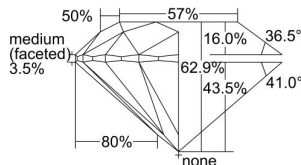

GIA®

FACSIMILE

GIA REPORT 2436018965

Verify this report at GIA.edu

GIA NATURAL DIAMOND DOSSIER®

April 11, 2022
GIA Report Number 2436018965
Shape and Cutting Style ..... Round Brilliant
Measurements ..... 5.40 - 5.42 x 3.40 mm

GRADING RESULTS

Carat Weight ..... 0.61 carat
Color Grade ..... F
Clarity Grade VVS2
Cut Grade ..... Excellent

ADDITIONAL GRADING INFORMATION

Polish ..... Excellent
Symmetry ..... Excellent
Fluorescence ..... Faint
Clarity Characteristics ..... Cloud, Pinpoint
Inscription(s): GIA 2436018965

PROPORTIONS

Profile to actual proportions

GRADING SCALES

GIA COLOR SCALE	GIA CLARITY SCALE	GIA CUT SCALE	
D	FLAWLESS	EXCELLENT	
E	INTERNALLY FLAWLESS		
F		VVS₁	VERY GOOD
G	VVS₂		
H	VS₁	GOOD	
I	VS₂		
J	SI₁	FAIR	
K	SI₂		
L	I₁	POOR	
M	I₂		
N	I₃		
O			
P			
Q			
R			
S			
T			
U			
V			
W			
X			
Y			
Z