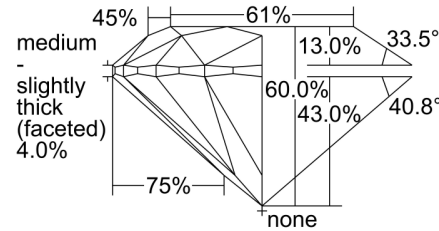

**GIA NATURAL DIAMOND GRADING REPORT**

April 20, 2022  
 GIA Report Number ..... 2436104638  
 Shape and Cutting Style ..... Round Brilliant  
 Measurements ..... 10.00 - 10.09 x 6.03 mm

**GRADING RESULTS**

Carat Weight ..... 3.76 carat  
 Color Grade ..... I  
 Clarity Grade ..... SI1  
 Cut Grade ..... Excellent

**ADDITIONAL GRADING INFORMATION**

Polish ..... Excellent  
 Symmetry ..... Excellent  
 Fluorescence ..... Faint  
 Inscription(s): GIA 2436104638

**Comments:** Clarity grade is based on clouds that are not shown.

**PROPORTIONS**

Profile to actual proportions

**CLARITY CHARACTERISTICS**

**KEY TO SYMBOLS\***

- Crystal

**GRADING SCALES**

GIA COLOR SCALE	GIA CLARITY SCALE	GIA CUT SCALE	
D E F	FLAWLESS	EXCELLENT	
	G		INTERNALLY FLAWLESS
	H I J		VVS <sub>1</sub>
K L M	VVS <sub>2</sub>	VERY GOOD	
	VS <sub>1</sub>		
N O P	VS <sub>2</sub>	GOOD	
	SI <sub>1</sub>		
	SI <sub>2</sub>		
Q R S T U V W X Y Z	I <sub>1</sub>	FAIR	
	I <sub>2</sub>		
	I <sub>3</sub>		
		POOR	