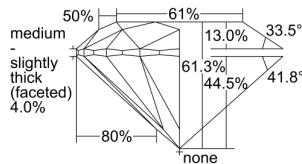

GIA®

FACSIMILE

GIA REPORT 2436168237

Verify this report at GIA.edu

GIA NATURAL DIAMOND DOSSIER®

April 22, 2022
GIA Report Number 2436168237
Shape and Cutting Style ..... Round Brilliant
Measurements ..... 5.11 - 5.14 x 3.14 mm

GRADING RESULTS

Carat Weight ..... 0.50 carat
Color Grade ..... K
Clarity Grade VVS2
Cut Grade ..... Excellent

ADDITIONAL GRADING INFORMATION

Polish ..... Excellent
Symmetry ..... Excellent
Fluorescence ..... Faint
Clarity Characteristics ..... Cloud, Pinpoint
Inscription(s): GIA 2436168237

PROPORTIONS

Profile to actual proportions

GRADING SCALES

GIA COLOR SCALE	GIA CLARITY SCALE	GIA CUT SCALE	
D	FLAWLESS	EXCELLENT	
E	INTERNALLY FLAWLESS		
F		VVS₁	VERY GOOD
G	VVS₂		
H	VS₁	GOOD	
I	VS₂		
J	SI₁	FAIR	
K	SI₂		
L	I₁	POOR	
M	I₂		
N	I₃		
O			
P			
Q			
R			
S			
T			
U			
V			
W			
X			
Y			
Z