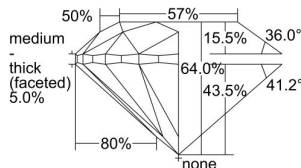

GIA®

FACSIMILE

GIA REPORT 2436173473

Verify this report at GIA.edu

GIA NATURAL DIAMOND DOSSIER®

April 22, 2022
GIA Report Number 2436173473
Shape and Cutting Style ..... Round Brilliant
Measurements ..... 4.22 - 4.25 x 2.71 mm

GRADING RESULTS

Carat Weight ..... 0.30 carat
Color Grade ..... H
Clarity Grade VS2
Cut Grade ..... Very Good

ADDITIONAL GRADING INFORMATION

Polish ..... Excellent
Symmetry ..... Excellent
Fluorescence ..... None
Clarity Characteristics ..... Crystal
Inscription(s): GIA 2436173473

PROPORTIONS

Profile to actual proportions

GRADING SCALES

GIA COLOR SCALE	GIA CLARITY SCALE	GIA CUT SCALE	
D	FLAWLESS	EXCELLENT	
E	INTERNALLY FLAWLESS		
F		VVS₁	VERY GOOD
G	VVS₂		
H	VS₁	GOOD	
I	VS₂		
J	SI₁	FAIR	
K	SI₂		
L	I₁	POOR	
M	I₂		
N	I₃		
O			
P			
Q			
R			
S			
T			
U			
V			
W			
X			
Y			
Z