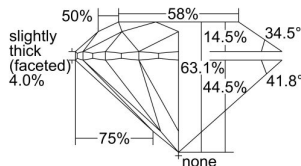

GIA®

FACSIMILE

GIA REPORT 2436476284

Verify this report at GIA.edu

GIA NATURAL DIAMOND DOSSIER®

May 24, 2022
GIA Report Number 2436476284
Shape and Cutting Style ..... Round Brilliant
Measurements ..... 5.63 - 5.67 x 3.56 mm

GRADING RESULTS

Carat Weight ..... 0.70 carat
Color Grade ..... J
Clarity Grade VS1
Cut Grade ..... Excellent

ADDITIONAL GRADING INFORMATION

Polish ..... Excellent
Symmetry ..... Excellent
Fluorescence ..... None
Clarity Characteristics..... Crystal, Cloud, Pinpoint
Inscription(s): GIA 2436476284

PROPORTIONS

GRADING SCALES

GIA COLOR SCALE

COLORLESS	D
	E
	F
	G
	H
	I
	J
NEAR COLORLESS	K
	L
FAIN	M
	N
	O
	P
	Q
	R
	S
	T
	U
	V
	W
	X
	Y
LIGHT	Z

GIA CLARITY SCALE

FLAWLESS	VERY VERY SLIGHTLY INCLUDED	VS₁	VS₂	VS₁	VS₂	SLIGHTLY INCLUDED	SLIGHTLY INCLUDED	I₁	I₂	I₃					
											FLAWLESS	INTERNALLY FLAWLESS	VERY SLIGHTLY INCLUDED	SLIGHTLY INCLUDED	INCLUDED

GIA CUT SCALE

EXCELLENT
VERY GOOD
GOOD
FAIR
POOR