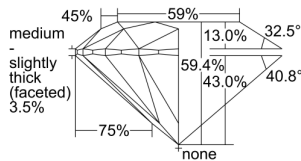

GIA®

FACSIMILE

GIA REPORT 2436500143

Verify this report at GIA.edu

GIA NATURAL DIAMOND DOSSIER®

May 26, 2022
GIA Report Number 2436500143
Shape and Cutting Style ..... Round Brilliant
Measurements ..... 5.78 - 5.81 x 3.44 mm

GRADING RESULTS

Carat Weight ..... 0.70 carat
Color Grade ..... G
Clarity Grade S11
Cut Grade ..... Excellent

ADDITIONAL GRADING INFORMATION

Polish ..... Excellent
Symmetry ..... Excellent
Fluorescence ..... None
Clarity Characteristics ..... Cloud
Inscription(s): GIA 2436500143

PROPORTIONS

Profile to actual proportions

GRADING SCALES

GIA COLOR SCALE	GIA CLARITY SCALE	GIA CUT SCALE	
D	FLAWLESS	EXCELLENT	
E	INTERNALLY FLAWLESS		
F		VVS₁	VERY GOOD
G	VVS₂		
H	VS₁	GOOD	
I	VS₂		
J	S1₁	FAIR	
K	S1₂		
L	I₁	POOR	
M	I₂		
N	I₃		
O			
P			
Q			
R			
S			
T			
U			
V			
W			
X			
Y			
Z