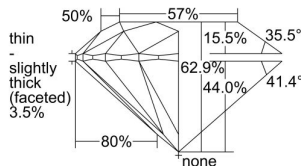

GIA®

FACSIMILE

GIA REPORT 2436655576

Verify this report at GIA.edu

GIA NATURAL DIAMOND DOSSIER®

June 08, 2022
GIA Report Number 2436655576
Shape and Cutting Style ..... Round Brilliant
Measurements ..... 5.65 - 5.68 x 3.56 mm

GRADING RESULTS

Carat Weight ..... 0.70 carat
Color Grade I
Clarity Grade S11
Cut Grade ..... Excellent

ADDITIONAL GRADING INFORMATION

Polish ..... Excellent
Symmetry ..... Excellent
Fluorescence ..... None
Clarity Characteristics ..... Cloud, Feather, Crystal
Inscription(s): GIA 2436655576

PROPORTIONS

Profile to actual proportions