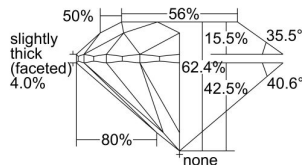

GIA®

FACSIMILE

GIA REPORT

2436664136

Verify this report at GIA.edu

GIA NATURAL DIAMOND DOSSIER®

June 10, 2022
GIA Report Number **2436664136**
Shape and Cutting Style ..... **Round Brilliant**
Measurements ..... **5.91 - 5.95 x 3.70 mm**

GRADING RESULTS

Carat Weight ..... **0.81 carat**
Color Grade ..... **H**
Clarity Grade ..... **Internally Flawless**
Cut Grade ..... **Excellent**

ADDITIONAL GRADING INFORMATION

Polish ..... **Excellent**
Symmetry ..... **Excellent**
Fluorescence ..... **Faint**
Clarity Characteristics ..... **Minor Details of Polish**
Inscription(s): **GIA 2436664136**

PROPORTIONS

Profile to actual proportions

GRADING SCALES

GIA COLOR SCALE	GIA CLARITY SCALE	GIA CUT SCALE	
D	FLAWLESS	EXCELLENT	
E	INTERNALLY FLAWLESS		
F		VVS₁	VERY GOOD
G	VVS₂		
H	VS₁	GOOD	
I	VS₂		
J	SI₁	FAIR	
K	SI₂		
L	I₁	POOR	
M			
N	I₂		
O	I₃		
P			
Q			
R			
S			
T			
U			
V			
W			
X			
Y			
Z