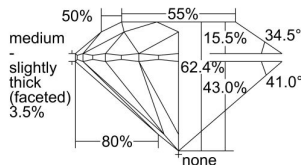

GIA®

FACSIMILE

GIA REPORT 2436675894

Verify this report at GIA.edu

GIA NATURAL DIAMOND DOSSIER®

June 09, 2022
GIA Report Number 2436675894
Shape and Cutting Style ..... Round Brilliant
Measurements ..... 5.07 - 5.10 x 3.17 mm

GRADING RESULTS

Carat Weight ..... 0.50 carat
Color Grade ..... D
Clarity Grade VS2
Cut Grade ..... Excellent

ADDITIONAL GRADING INFORMATION

Polish ..... Excellent
Symmetry ..... Excellent
Fluorescence ..... None
Clarity Characteristics ..... Crystal
Inscription(s): GIA 2436675894

PROPORTIONS

Profile to actual proportions

GRADING SCALES

GIA COLOR SCALE

COLOURESS	D
	E
	F
	G
	H
	I
	J
NEAR COLOURESS	K
	L
Faint	M
	N
	O
	P
Very Light	R
	S
	T
	U
	V
Light	W
	X
	Y
	Z

GIA CLARITY SCALE

VERY VERY SLIGHTLY INCLUDED	FLAWLESS
	INTERNALLY FLAWLESS
VERY SLIGHTLY INCLUDED	VVS₁
	VVS₂
SLIGHTLY INCLUDED	VS₁
	VS₂
INCLUDED	SI₁
	SI₂
INCLUDED	I₁
	I₂
	I₃

GIA CUT SCALE

EXCELLENT
VERY GOOD
GOOD
FAIR
POOR