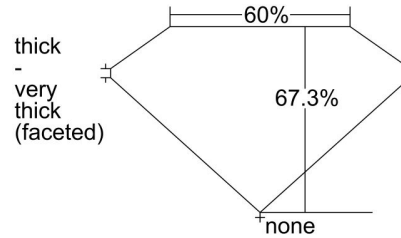

GIA NATURAL DIAMOND GRADING REPORT

June 21, 2022
 GIA Report Number 2436757245
 Shape and Cutting Style Oval Brilliant
 Measurements 8.39 x 5.55 x 3.73 mm

GRADING RESULTS

Carat Weight 1.20 carat
 Color Grade F
 Clarity Grade SI2

ADDITIONAL GRADING INFORMATION

Polish Excellent
 Symmetry Excellent
 Fluorescence Medium Blue

Inscription(s): GIA 2436757245

Comments: Pinpoints are not shown. Clouds are not shown.

PROPORTIONS

Profile not to actual proportions

CLARITY CHARACTERISTICS

KEY TO SYMBOLS*

- Crystal
- ∖ Needle
- ∧ Indented Natural

* Red symbols denote internal characteristics (inclusions). Green or black symbols denote external characteristics (blemishes). Diagram is an approximate representation of the diamond, and symbols shown indicate type, position, and approximate size of clarity characteristics. All clarity characteristics may not be shown. Details of finish are not shown.