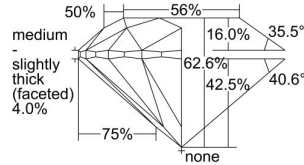

GIA®

FACSIMILE

GIA REPORT 2436828190

Verify this report at GIA.edu

GIA NATURAL DIAMOND DOSSIER®

June 23, 2022
GIA Report Number 2436828190
Shape and Cutting Style ..... Round Brilliant
Measurements ..... 5.28 - 5.32 x 3.32 mm

GRADING RESULTS

Carat Weight ..... 0.58 carat
Color Grade ..... G
Clarity Grade VS1
Cut Grade ..... Excellent

ADDITIONAL GRADING INFORMATION

Polish ..... Excellent
Symmetry ..... Excellent
Fluorescence ..... Very Strong Blue
Clarity Characteristics ..... Crystal
Inscription(s): GIA 2436828190

PROPORTIONS

Profile to actual proportions