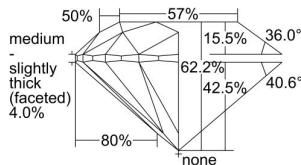

GIA®

FACSIMILE

GIA REPORT 2436845844

Verify this report at GIA.edu

GIA NATURAL DIAMOND DOSSIER®

June 28, 2022
GIA Report Number 2436845844
Shape and Cutting Style ..... Round Brilliant
Measurements ..... 4.69 - 4.72 x 2.92 mm

GRADING RESULTS

Carat Weight ..... 0.40 carat
Color Grade ..... J
Clarity Grade VVS1
Cut Grade ..... Excellent

ADDITIONAL GRADING INFORMATION

Polish ..... Excellent
Symmetry ..... Excellent
Fluorescence ..... Medium Blue
Clarity Characteristics ..... Pinpoint
Inscription(s): GIA 2436845844

PROPORTIONS

Profile to actual proportions

GRADING SCALES

GIA COLOR SCALE

COLORLESS	D
	E
	F
	G
	H
	I
	J
NEAR COLORLESS	K
	L
Faint	M
	N
	O
	P
	Q
	R
	S
	T
	U
	V
	W
	X
	Y
Light	Z

GIA CLARITY SCALE

FLAWLESS	VERY VERY SLIGHTLY INCLUDED	VVS₁	VVS₂	VS₁	VS₂	SI₁	SI₂	I₁	I₂	I₃	
											VERY SLIGHTLY INCLUDED
INTERNALLY FLAWLESS											

GIA CUT SCALE

EXCELLENT
VERY GOOD
GOOD
FAIR
POOR