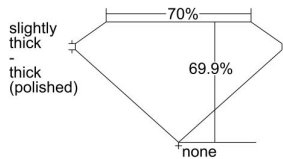

GIA®

FACSIMILE

GIA REPORT 2436846949

Verify this report at GIA.edu

GIA NATURAL DIAMOND DOSSIER®

June 28, 2022
GIA Report Number 2436846949
Shape and Cutting Style ..... Square Modified Brilliant
Measurements ..... 4.46 x 4.43 x 3.10 mm

GRADING RESULTS

Carat Weight ..... 0.54 carat
Color Grade ..... G
Clarity Grade VVS1

ADDITIONAL GRADING INFORMATION

Polish ..... Excellent
Symmetry ..... Very Good
Fluorescence ..... None
Clarity Characteristics ..... Pinpoint, Surface Graining
Inspection(s): GIA 2436846949

PROPORTIONS

Profile not to actual proportions

GRADING SCALES

GIA COLOR SCALE		GIA CLARITY SCALE			
COLORLESS	D	VERY VERY SLIGHTLY INCLUDED	FLAWLESS		
	E		INTERNALLY FLAWLESS		
	F	VERY SLIGHTLY INCLUDED	VVS₁		
	G		VVS₂		
	H		VS₁		
	NEAR COLORLESS	I	SLIGHTLY INCLUDED	VS₂	
		J		SI₁	
		FAINT	K	INCLUDED	SI₂
			L		I₁
			M		I₂
VERT LIGHT	N	LIGHT	I₃		
	O				
	P				
	Q				
	R