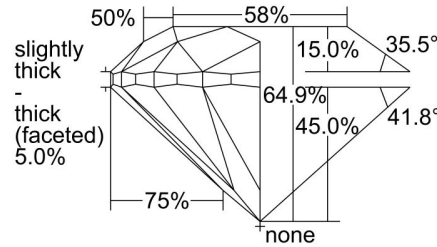

GIA NATURAL DIAMOND GRADING REPORT

June 28, 2022
 GIA Report Number 2436850228
 Shape and Cutting Style Round Brilliant
 Measurements 6.20 - 6.27 x 4.05 mm

GRADING RESULTS

Carat Weight 1.00 carat
 Color Grade L, Faint Brown
 Clarity Grade VVS2
 Cut Grade Very Good

ADDITIONAL GRADING INFORMATION

Polish Excellent
 Symmetry Very Good
 Fluorescence None
 Inscription(s): GIA 2436850228
Comments: Internal graining is not shown.

PROPORTIONS

Profile to actual proportions

CLARITY CHARACTERISTICS

KEY TO SYMBOLS*

-  Feather
-  Cloud
-  Needle

* Red symbols denote internal characteristics (inclusions). Green or black symbols denote external characteristics (blemishes). Diagram is an approximate representation of the diamond, and symbols shown indicate type, position, and approximate size of clarity characteristics. All clarity characteristics may not be shown. Details of finish are not shown.