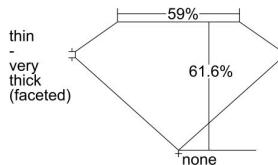

GIA®

FACSIMILE

GIA REPORT 2436908010

Verify this report at GIA.edu

GIA NATURAL DIAMOND DOSSIER®

July 27, 2022
GIA Report Number 2436908010
Shape and Cutting Style ..... Heart Brilliant
Measurements ..... 5.04 x 6.09 x 3.75 mm

GRADING RESULTS

Carat Weight ..... 0.70 carat
Color Grade ..... D
Clarity Grade VVS1

ADDITIONAL GRADING INFORMATION

Polish ..... Excellent
Symmetry ..... Very Good
Fluorescence ..... None
Clarity Characteristics ..... Needle
Inscription(s): GIA 2436908010

PROPORTIONS

Profile not to actual proportions

GRADING SCALES

GIA COLOR SCALE		GIA CLARITY SCALE			
COLORLESS	D	VERY VERY SLIGHTLY INCLUDED	FLAWLESS		
	E		INTERNALLY FLAWLESS		
	F	VERY SLIGHTLY INCLUDED	VVS₁		
	G		VVS₂		
	H		VS₁		
	NEAR COLORLESS	I	SLIGHTLY INCLUDED	VS₂	
		J		SI₁	
		FAINT	K	INCLUDED	SI₂
			L		I₁
			M		I₂
VERTICALLY LIGHT	N	LIGHT	I₃		
	O				
	P				
	Q				
	R