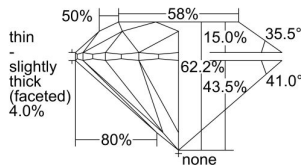

GIA®

FACSIMILE

GIA REPORT 2436994772

Verify this report at GIA.edu

GIA NATURAL DIAMOND DOSSIER®

July 11, 2022
GIA Report Number 2436994772
Shape and Cutting Style ..... Round Brilliant
Measurements ..... 4.33 - 4.36 x 2.70 mm

GRADING RESULTS

Carat Weight ..... 0.31 carat
Color Grade ..... E
Clarity Grade ..... Internally Flawless
Cut Grade ..... Excellent

ADDITIONAL GRADING INFORMATION

Polish ..... Excellent
Symmetry ..... Excellent
Fluorescence ..... Medium Blue
Clarity Characteristics ..... Minor Details of Polish
Inscription(s): GIA 2436994772

PROPORTIONS

Profile to actual proportions