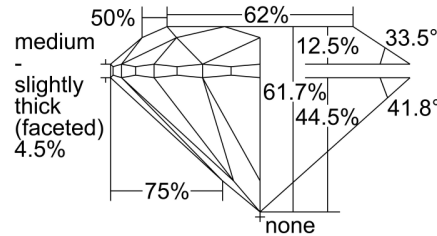

GIA REPORT
2436995663

Verify this report at GIA.edu

FACSIMILE

This is a digital representation of the original GIA Report. This representation might not be accepted in lieu of the original GIA Report in certain circumstances. The original GIA Report includes certain security features which are not reproducible on this facsimile.

GIA NATURAL DIAMOND GRADING REPORT

July 11, 2022
GIA Report Number 2436995663
Shape and Cutting Style ..... Round Brilliant
Measurements ..... 7.30 - 7.34 x 4.52 mm

GRADING RESULTS

Carat Weight ..... 1.50 carat
Color Grade ..... J
Clarity Grade VVS1
Cut Grade ..... Excellent

ADDITIONAL GRADING INFORMATION

Polish ..... Excellent
Symmetry ..... Excellent
Fluorescence ..... None
Inscription(s): GIA 2436995663
Comments: Additional clouds are not shown.

PROPORTIONS

Profile to actual proportions