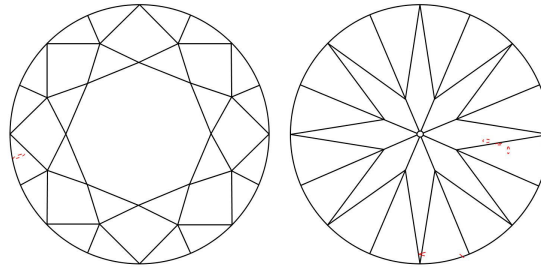

ADDITIONAL GRADING INFORMATION

Polish ..... Excellent  
 Symmetry ..... Excellent  
 Fluorescence ..... None  
 Inscription(s): GIA 2436995663  
 Comments: Additional clouds are not shown.

PROPORTIONS

Profile to actual proportions

CLARITY CHARACTERISTICS

KEY TO SYMBOLS\*

- Cloud
- Feather

\* Red symbols denote internal characteristics (inclusions). Green or black symbols denote external characteristics (blemishes). Diagram is an approximate representation of the diamond, and symbols shown indicate type, position, and approximate size of clarity characteristics. All clarity characteristics may not be shown. Details of finish are not shown.