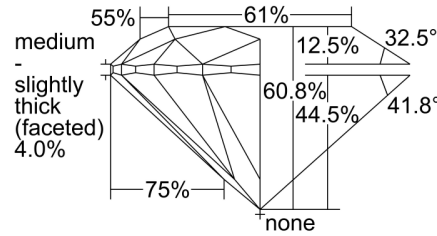

GIA NATURAL DIAMOND GRADING REPORT

April 27, 2022
 GIA Report Number 2437148268
 Shape and Cutting Style Round Brilliant
 Measurements 6.45 - 6.49 x 3.94 mm

GRADING RESULTS

Carat Weight 1.00 carat
 Color Grade I
 Clarity Grade SI1
 Cut Grade Excellent

ADDITIONAL GRADING INFORMATION

Polish Excellent
 Symmetry Excellent
 Fluorescence None
 Inscription(s): GIA 2437148268

PROPORTIONS

Profile to actual proportions

CLARITY CHARACTERISTICS

KEY TO SYMBOLS*

- Feather
- Pinpoint
- Cloud

* Red symbols denote internal characteristics (inclusions). Green or black symbols denote external characteristics (blemishes). Diagram is an approximate representation of the diamond, and symbols shown indicate type, position, and approximate size of clarity characteristics. All clarity characteristics may not be shown. Details of finish are not shown.