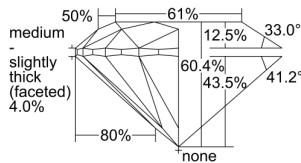

GIA®

FACSIMILE

GIA REPORT 2437169874

Verify this report at GIA.edu

GIA NATURAL DIAMOND DOSSIER®

May 04, 2022
GIA Report Number 2437169874
Shape and Cutting Style ..... Round Brilliant
Measurements ..... 5.11 - 5.13 x 3.10 mm

GRADING RESULTS

Carat Weight ..... 0.50 carat
Color Grade I
Clarity Grade VS2
Cut Grade ..... Excellent

ADDITIONAL GRADING INFORMATION

Polish ..... Excellent
Symmetry ..... Excellent
Fluorescence ..... None
Clarity Characteristics ..... Crystal, Cloud
Inscription(s): GIA 2437169874

PROPORTIONS

Profile to actual proportions

GRADING SCALES

GIA COLOR SCALE	GIA CLARITY SCALE	GIA CUT SCALE	
D	FLAWLESS	EXCELLENT	
E	INTERNALLY FLAWLESS		
F		VVS₁	VERY GOOD
G	VVS₂		
H	VS₁	GOOD	
I	VS₂		
J	SI₁	FAIR	
K	SI₂		
L	I₁	POOR	
M	I₂		
N	I₃		
O			
P			
Q			
R			
S			
T			
U			
V			
W			
X			
Y			
Z