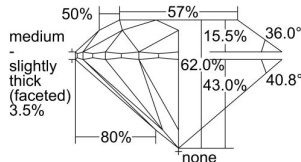

GIA®

FACSIMILE

GIA REPORT 2437178761

Verify this report at GIA.edu

GIA NATURAL DIAMOND DOSSIER®

April 25, 2022
GIA Report Number 2437178761
Shape and Cutting Style ..... Round Brilliant
Measurements ..... 4.27 - 4.29 x 2.65 mm

GRADING RESULTS

Carat Weight ..... 0.30 carat
Color Grade ..... D
Clarity Grade S11
Cut Grade ..... Excellent

ADDITIONAL GRADING INFORMATION

Polish ..... Excellent
Symmetry ..... Excellent
Fluorescence ..... None
Clarity Characteristics ..... Cloud, Crystal
Inscription(s): GIA 2437178761

PROPORTIONS

Profile to actual proportions

GRADING SCALES

GIA COLOR SCALE	GIA CLARITY SCALE	GIA CUT SCALE
D	FLAWLESS	EXCELLENT
E	FLAWLESS	
F	INTERNALLY FLAWLESS	VERY GOOD
G	FLAWLESS	
H	VVS₁	GOOD
I	VVS₂	
J	VS₁	FAIR
K	VS₂	
L	S1₁	POOR
M	S1₂	
N	I₁	
O	I₂	
P	I₃	
Q		
R		
S		
T		
U		
V		
W		
X		
Y		
Z