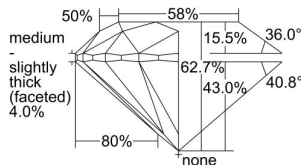

GIA®

FACSIMILE

GIA REPORT 2437197105

Verify this report at GIA.edu

GIA NATURAL DIAMOND DOSSIER®

April 27, 2022
GIA Report Number 2437197105
Shape and Cutting Style ..... Round Brilliant
Measurements ..... 5.37 - 5.40 x 3.38 mm

GRADING RESULTS

Carat Weight ..... 0.61 carat
Color Grade ..... G
Clarity Grade S11
Cut Grade ..... Excellent

ADDITIONAL GRADING INFORMATION

Polish ..... Excellent
Symmetry ..... Excellent
Fluorescence ..... None
Clarity Characteristics ..... Cloud
Inscription(s): GIA 2437197105

PROPORTIONS

Profile to actual proportions

GRADING SCALES

GIA COLOR SCALE

COLORED	D
	E
	F
	G
	H
	I
	J
NEAR COLORLESS	K
	L
	M
	N
	O
	P
	Q
	R
	S
	T
	U
	V
	W
	X
	Y
	Z

GIA CLARITY SCALE

FLAWLESS	VERY VERY SLIGHTLY INCLUDED	VVS₁	VVS₂	VS₁	VS₂	SI₁	SI₂	I₁	I₂	I₃	
											FLAWLESS
INTERNALLY FLAWLESS											

GIA CUT SCALE

EXCELLENT
VERY GOOD
GOOD
FAIR
POOR