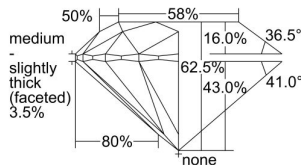

GIA®

FACSIMILE

GIA REPORT 2437211804

Verify this report at GIA.edu

GIA NATURAL DIAMOND DOSSIER®

May 11, 2022
GIA Report Number 2437211804
Shape and Cutting Style ..... Round Brilliant
Measurements ..... 3.82 - 3.85 x 2.40 mm

GRADING RESULTS

Carat Weight ..... 0.21 carat
Color Grade ..... E
Clarity Grade VS1
Cut Grade ..... Excellent

ADDITIONAL GRADING INFORMATION

Polish ..... Excellent
Symmetry ..... Excellent
Fluorescence ..... None
Clarity Characteristics..... Crystal, Cloud, Pinpoint
Inscription(s): GIA 2437211804

PROPORTIONS

Profile to actual proportions

GRADING SCALES

GIA COLOR SCALE	GIA CLARITY SCALE	GIA CUT SCALE	
D	FLAWLESS	EXCELLENT	
E	INTERNALLY FLAWLESS		
F		VVS₁	VERY GOOD
G	VVS₂		
H	VS₁	GOOD	
I	VS₂		
J	SI₁	FAIR	
K	SI₂		
L	I₁	POOR	
M	I₂		
N	I₃		
O			
P			
Q			
R			
S			
T			
U			
V			
W			
X			
Y			
Z