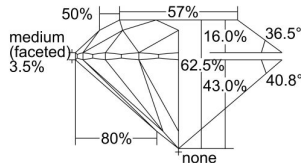

GIA®

FACSIMILE

GIA REPORT 2437215605

Verify this report at GIA.edu

GIA NATURAL DIAMOND DOSSIER®

April 27, 2022
GIA Report Number 2437215605
Shape and Cutting Style ..... Round Brilliant
Measurements ..... 4.87 - 4.91 x 3.06 mm

GRADING RESULTS

Carat Weight ..... 0.45 carat
Color Grade ..... F
Clarity Grade VS1
Cut Grade ..... Excellent

ADDITIONAL GRADING INFORMATION

Polish ..... Excellent
Symmetry ..... Excellent
Fluorescence ..... None
Clarity Characteristics..... Crystal, Pinpoint, Cloud
Inscription(s): GIA 2437215605

PROPORTIONS

Profile to actual proportions

GRADING SCALES

GIA COLOR SCALE	GIA CLARITY SCALE	GIA CUT SCALE	
D	FLAWLESS	EXCELLENT	
E	INTERNALLY FLAWLESS		
F		VVS₁	VERY GOOD
G	VVS₂		
H	VS₁	GOOD	
I	VS₂		
J	SI₁	FAIR	
K	SI₂		
L	I₁	POOR	
M	I₂		
N	I₃		
O			
P			
Q			
R			
S			
T			
U			
V			
W			
X			
Y			
Z