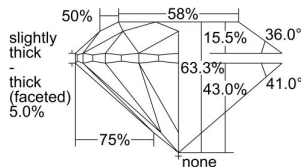

GIA®

FACSIMILE

GIA REPORT 2437215855

Verify this report at GIA.edu

GIA NATURAL DIAMOND DOSSIER®

May 03, 2022
GIA Report Number 2437215855
Shape and Cutting Style ..... Round Brilliant
Measurements ..... 5.01 - 5.05 x 3.18 mm

GRADING RESULTS

Carat Weight ..... 0.51 carat
Color Grade ..... D
Clarity Grade VS1
Cut Grade ..... Very Good

ADDITIONAL GRADING INFORMATION

Polish ..... Excellent
Symmetry ..... Excellent
Fluorescence ..... Medium Blue
Clarity Characteristics..... Indented Natural
Inscription(s): GIA 2437215855

PROPORTIONS

Profile to actual proportions